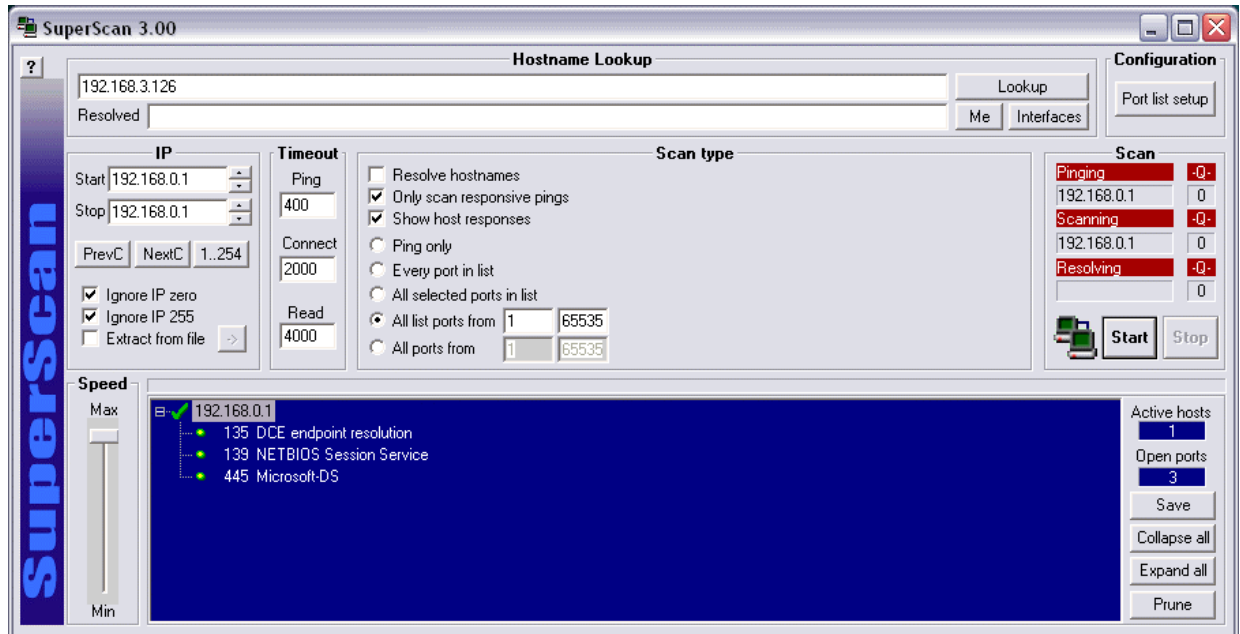

How to find the open TCP ports

The TCP/IP default configuration of the Com/PC Windows XP operating system comes with three open TCP ports (**TCP/135**: Windows-internal use, **TCP/139**: Windows-internal use, **TCP/445**: Windows-internal use).

- **1. Step:** Run a port scanner program (*SuperScan* or similar) on your PC and find the open TCP ports of a Com/PC Windows XP operating system.

That is all.